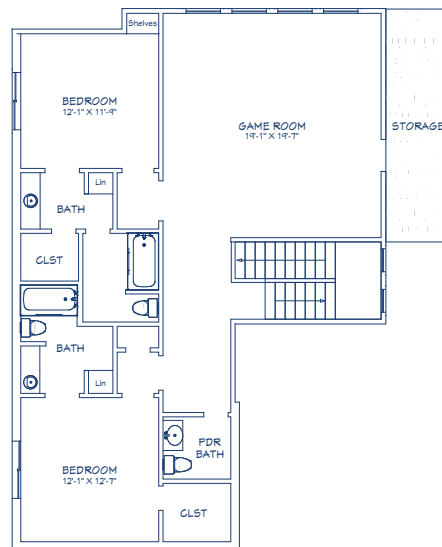

401 Blue Star Ct.  
Mistletoe Hill Estates

Living Area 3482 ft

4 Bedrooms, 4 1/2 Baths, Dining, Study, Game room  
Gourmet Kitchen, Luxury Master Bath,  
Foam Encapsulated, Tankless Water Heater

Main Floor

2nd Floor