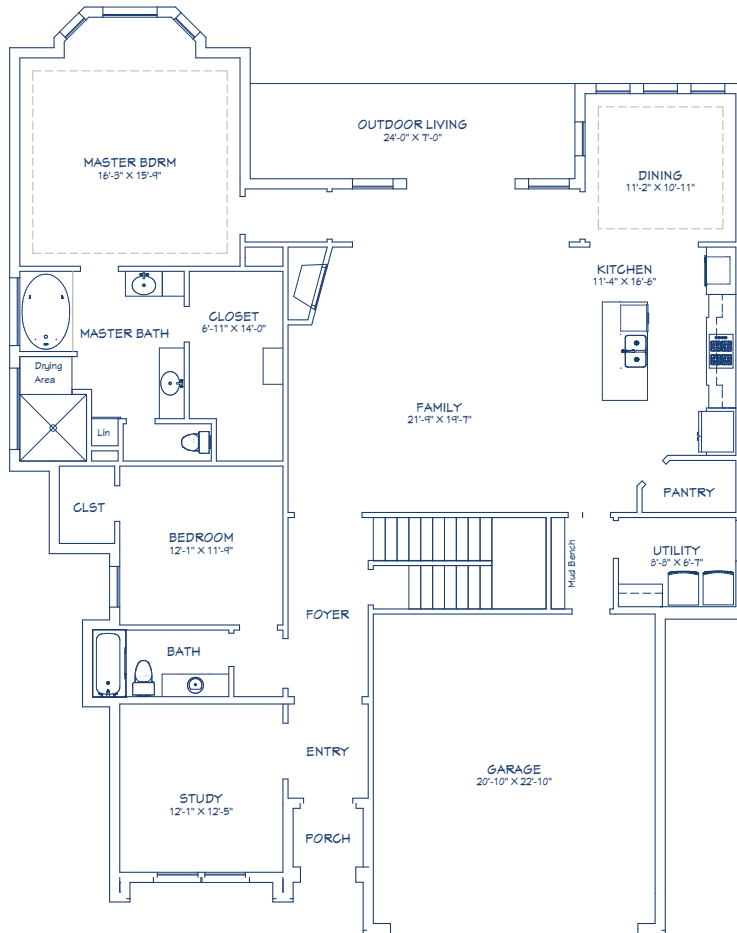

401 Blue Star Ct.  
Mistletoe Hill Estates

Living Area 3482 ft

4 Bedrooms, 4 1/2 Baths, Dining, Study, Game room  
Gourmet Kitchen, Luxury Master Bath,  
Foam Encapsulated, Tankless Water Heater

Main Floor

2nd Floor