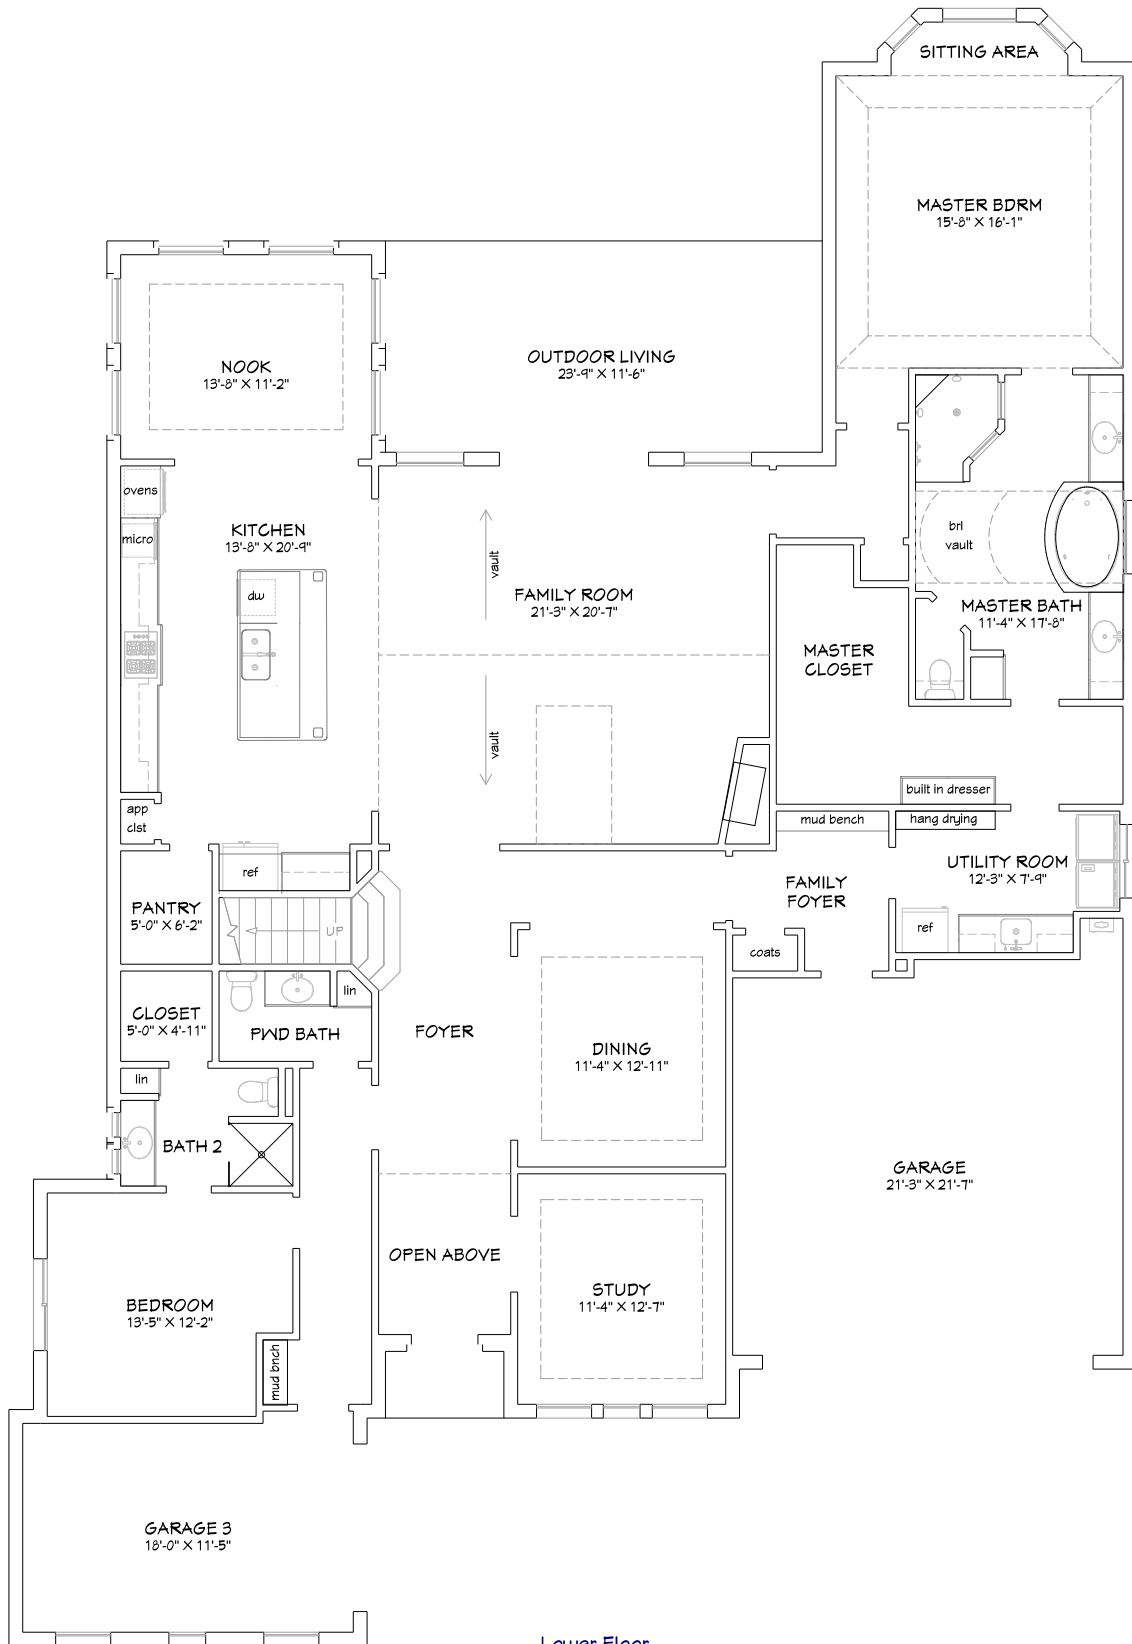

316 Creekvieiw Terrace Living Area 4047 ft
 Parks of Aledo First Floor 3004 ft
 Second Floor 1043 ft

4 Bedrooms, 3 1/2 Baths, 3 Car Garage, Gourmet Kitchen,
 Luxury Master Bath, Study, Formal Dining, Breakfast Nook,
 Gameroom with Full Bar, Large Outdoor Living Area

Lower Floor

For Information Contact: LARRY SMOTHERS (214)-326-1926 lsmothers@besthometexas.com

316 Creekvieiw Terrace
Parks of Aledo

Living Area 4047 ft
First Floor 3004 ft
Second Floor 1043 ft

4 Bedrooms, 3 1/2 Baths, 3 Car Garage, Gourmet Kitchen,
Luxury Master Bath, Study, Formal Dining, Breakfast Nook,
Gameroom with Full Bar, Large Outdoor Living Area

Upper Floor