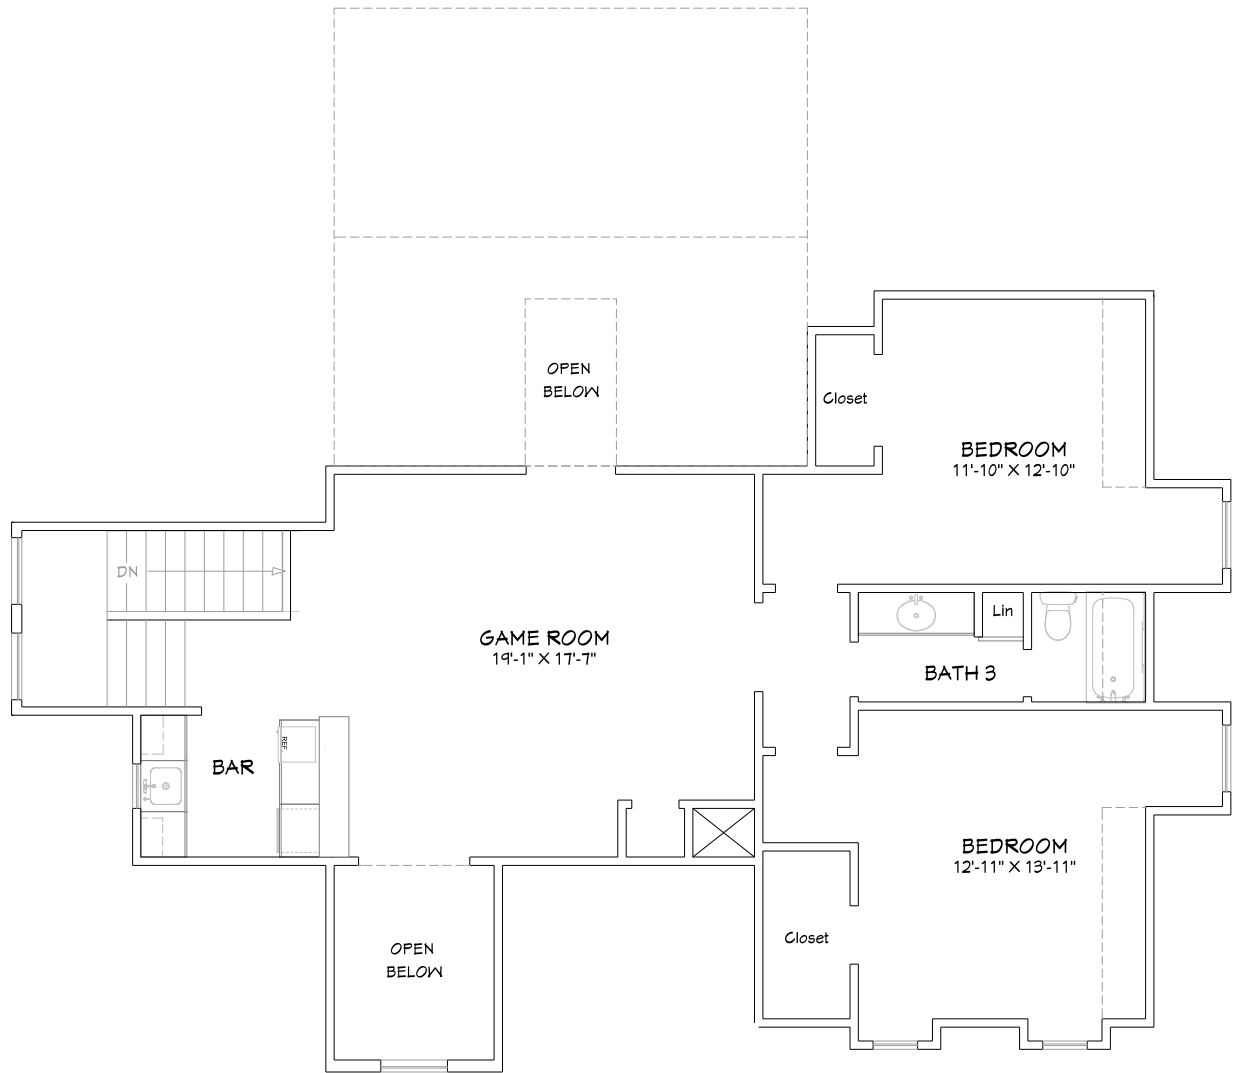

316 Creekvieiw Terrace Living Area 4047 ft
 Parks of Aledo First Floor 3004 ft
 Second Floor 1043 ft

4 Bedrooms, 3 1/2 Baths, 3 Car Garage, Gourmet Kitchen,
 Luxury Master Bath, Study, Formal Dining, Breakfast Nook,
 Gameroom with Full Bar, Large Outdoor Living Area

Lower Floor

For Information Contact: LARRY SMOTHERS (214)-326-1926 lsmothers@besthometexas.com

316 Creekvieiw Terrace
Parks of Aledo

Living Area 4047 ft
First Floor 3004 ft
Second Floor 1043 ft

4 Bedrooms, 3 1/2 Baths, 3 Car Garage, Gourmet Kitchen,
Luxury Master Bath, Study, Formal Dining, Breakfast Nook,
Gameroom with Full Bar, Large Outdoor Living Area

Upper Floor